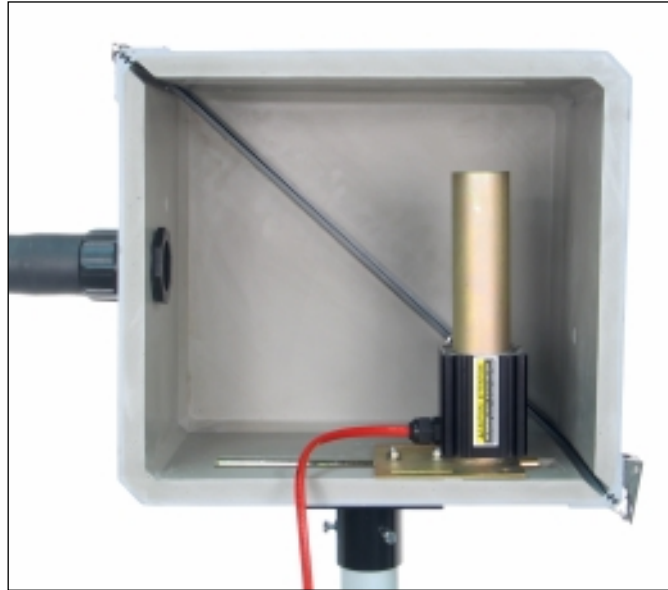

VIPAK® FPH FINNED PIPE HEATER

The NEW O'Brien Finned Pipe Heater (FPH) slides over any 2" pipe stand such as our IPB series. The space-saving FPH improves accessibility and adjustability within the enclosure.