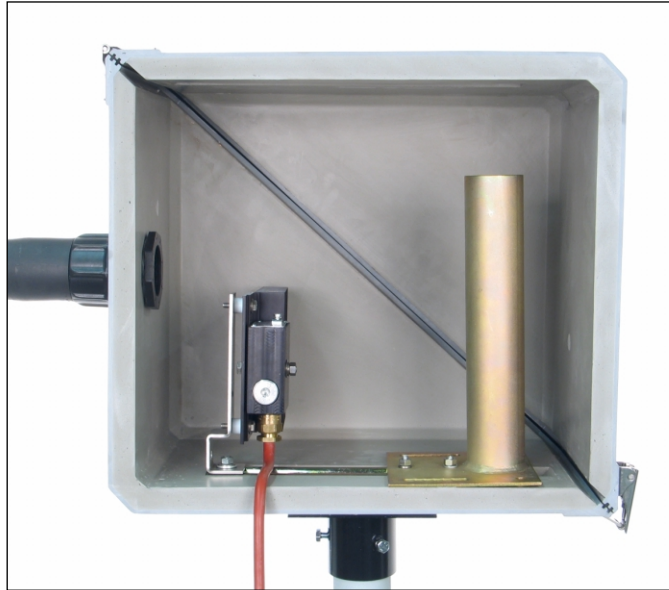

## CW SERIES FINNED HEATER

The CW heater is a conductive block fitted with variable heat dissipating fins. This heater provides efficient freeze protection in insulated enclosures.

**Worldwide Offices:**