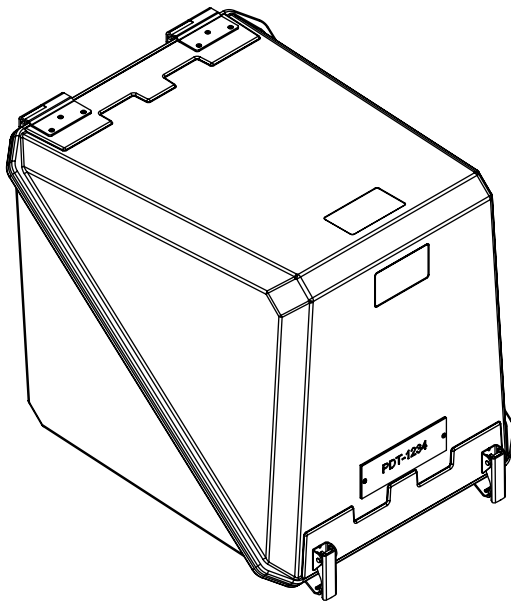

TAGS

500 & 700 SERIES ENCLOSURES

50mm x 150mm white phenolic tag with 12mm black lettering. Up to two lines of text each 10 characters in length. Standard location is centered on front of enclosure above latches.

50mm x 95mm SS tag with 3mm embossed lettering. Up to four lines of text each 25 characters in length. Standard location is centered on front of enclosure above latches.

PHENOLIC TAG

STAINLESS STEEL TAG