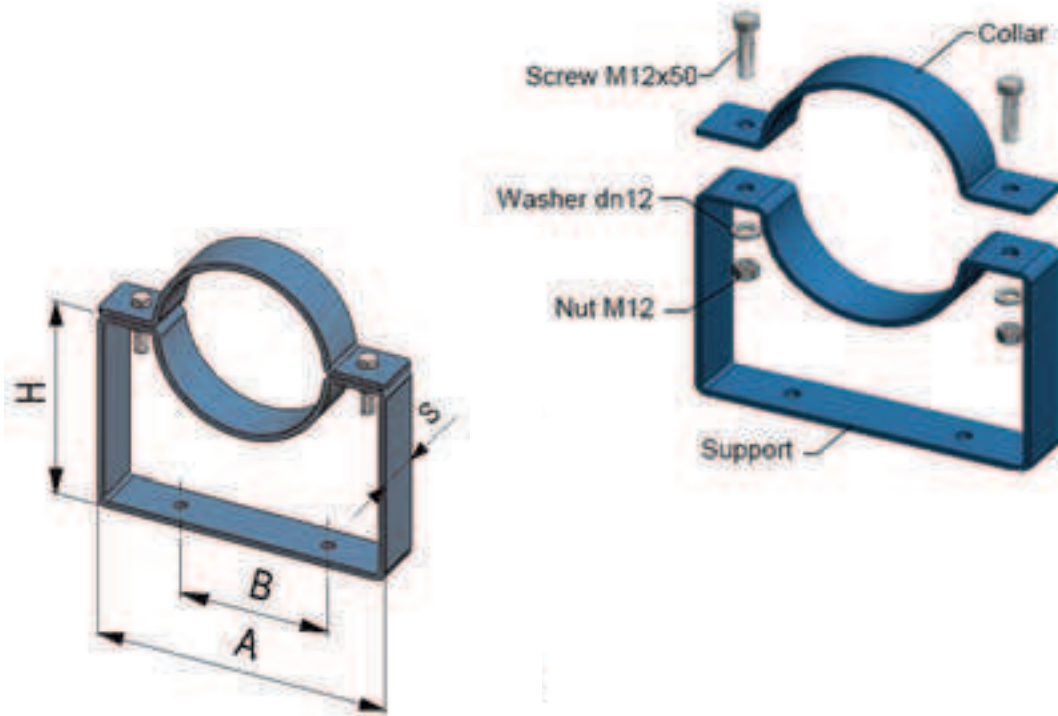

RANGE

DN Tank	Type of bracket	Code of the bracket	A (mm)	B (mm)	H (mm)	S (mm)
5" (Ø 139,7)	Small bracket	SB5	264	150	95	50
	Medium bracket	SM5	264	150	160	50
	High bracket	SA5	264	150	180	50
6" (Ø 168,3)	Small bracket	SB6	292	150	109	50
	Medium bracket	SM6	292	150	170	50
	High bracket	SA6	292	150	200	50
	Series TL bracket	S6-223	292	150	223	50
	Series TL bracket	S6-265	292	150	265	50
8" (Ø 219,1)	Small bracket	SB8	348	200	134	50
	Medium bracket	SM8	348	200	210	50
	High bracket	SA8	348	200	270	50
	Series TL bracket	S8-290	348	200	290	50
10" (Ø 273)	Small bracket	SB10	424	250	161	50
	High bracket	SA10	424	250	273	50