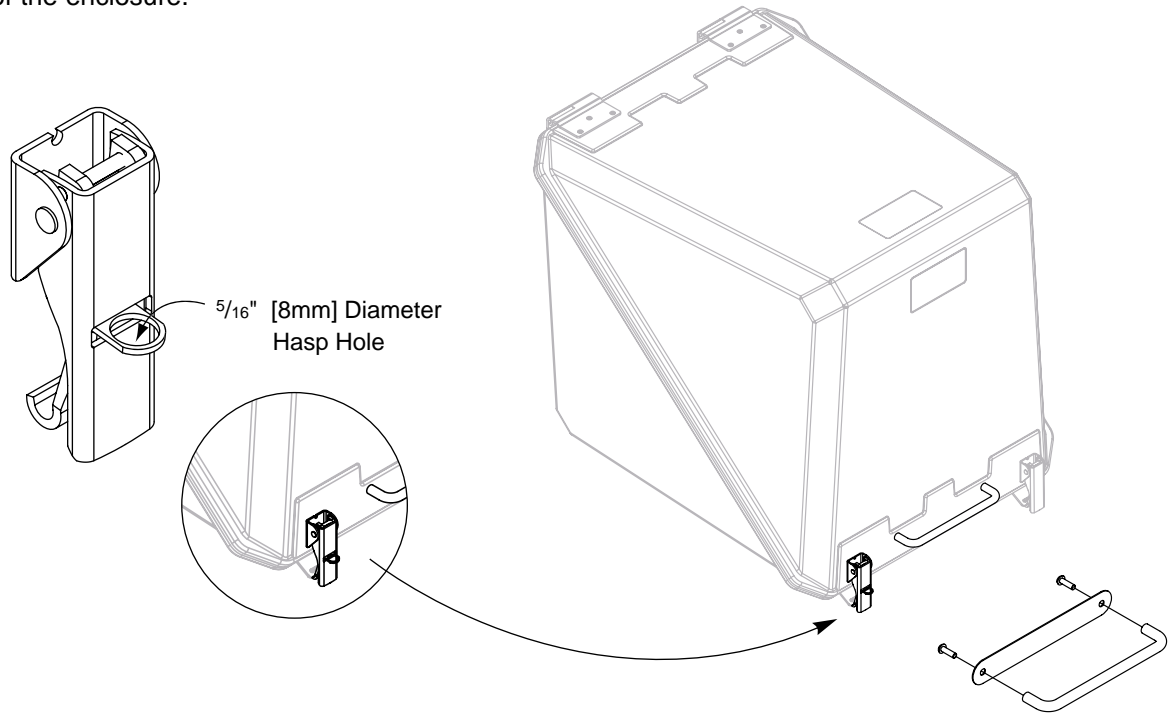

HANDLE AND LOCKING LATCH 500 & 700 SERIES ENCLOSURES

The left latch is fitted with a hasp, which will accept a customer supplied lock to prevent unauthorized access to the interior of the enclosure.

An stainless steel handle can be added to any enclosure.