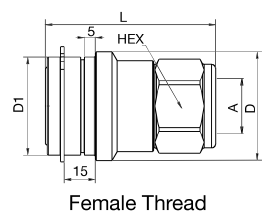

Body Size	Connection A	Hex mm	L mm	D mm	D1 mm	Working Press. connect. in bar	Version	Seal	Part Number
1/2"	G 1/2	40	82	52	47	450	for Multiplate	NBR	FF5010 CE
1/2"	G 1/2	40	82	52	47	450	for Multiplate	FKM	FF5010 CEV
3/4"	G 3/4	50	98	66	60	400	for Multiplate	NBR	FF7510 CE
3/4"	G 3/4	50	98	66	60	400	for Multiplate	FKM	FF7510 CEV

Plugs **FF-Series**