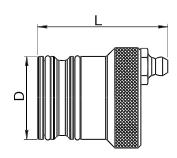

Body Size	Version	L mm	D mm	Part Number
1/2"	for coupling	48	29	GRF5
3/4"	for coupling	52	38	GRF7
1"	for coupling	52	50	GRF10