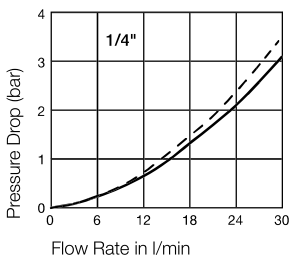

Flow Capacity with Oil with Viscosity of 32cSt at 40°C as per ISO 7241/2-2000

— Standard FF
- - - Plug side pressure eliminator

Couplings

FF-Series

Female Thread

Body Size	Connection A	Hex mm	L mm	D mm	Working Press. connect. in bar	Version	Seal	Part Number
1/4"	G 1/4	27	65	30	800	Standard	NBR/PUR	FF2510
3/8"	G 3/8	36	76,5	40	500	Standard	NBR/PUR	FF3810
1/2"	G 1/2	40	82	44	450	Standard	NBR/PUR	FF5010 C
1/2"	G 1/2	40	82	44	450	Standard	FKM	FF5010 CV
1/2"	G 3/4	40	85	44	450	Standard	NBR/PUR	FF5010-75 C
1/2"	G 3/4	40	85	44	450	Standard	FKM	FF5010-75 CV
3/4"	G 3/4	50	98	55	400	Standard	NBR	FF7510 C
3/4"	G 3/4	50	98	55	400	Standard	FKM	FF7510 CV
3/4"	G 1	50	106	55	400	Standard	NBR	FF7510-100 C
3/4"	G 1	50	106	55	400	Standard	FKM	FF7510-100 CV
1"	G 1	65	129	70	350	Standard	NBR	FF10010 C
1"	G 1	65	129	70	350	Standard	FKM	FF10010 CV
1"	G 1 1/4	65	129	70	350	Standard	NBR	FF10010-125 C
1"	G 1 1/4	65	129	70	350	Standard	FKM	FF10010-125 CV
1"	G 1 1/2	65	129	70	350	Standard	NBR	FF10010-150 C
1"	G 1 1/2	65	129	70	350	Standard	FKM	FF10010-150 CV