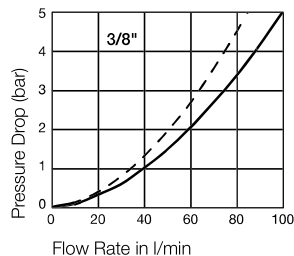

Flow Capacity with Oil with Viscosity of 32cSt at 40°C as per ISO 7241/2-2000

— Standard FF
- - - Plug side pressure eliminator

Couplings

FF-Series

Female Thread

Body Size	Connection A	Hex mm	L mm	D mm	Working Press. connect. in bar	Version	Seal	Part Number
1/4"	G 1/4	27	65	30	800	Standard	NBR/PUR	FF2510
3/8"	G 3/8	36	76,5	40	500	Standard	NBR/PUR	FF3810
1/2"	G 1/2	40	82	44	450	Standard	NBR/PUR	FF5010 C
1/2"	G 1/2	40	82	44	450	Standard	FKM	FF5010 CV
1/2"	G 3/4	40	85	44	450	Standard	NBR/PUR	FF5010-75 C
1/2"	G 3/4	40	85	44	450	Standard	FKM	FF5010-75 CV
3/4"	G 3/4	50	98	55	400	Standard	NBR	FF7510 C
3/4"	G 3/4	50	98	55	400	Standard	FKM	FF7510 CV
3/4"	G 1	50	106	55	400	Standard	NBR	FF7510-100 C
3/4"	G 1	50	106	55	400	Standard	FKM	FF7510-100 CV
1"	G 1	65	129	70	350	Standard	NBR	FF10010 C
1"	G 1	65	129	70	350	Standard	FKM	FF10010 CV
1"	G 1 1/4	65	129	70	350	Standard	NBR	FF10010-125 C
1"	G 1 1/4	65	129	70	350	Standard	FKM	FF10010-125 CV
1"	G 1 1/2	65	129	70	350	Standard	NBR	FF10010-150 C
1"	G 1 1/2	65	129	70	350	Standard	FKM	FF10010-150 CV