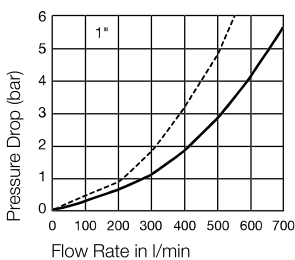

Flow Capacity with Oil with Viscosity of 32cSt at 40°C as per ISO 7241/2-2000

— Standard FF
- - - Plug side pressure eliminator

Couplings

FF-Series

Female Thread

Body Size	Connection A	Hex mm	L mm	D mm	Working Press. connect. in bar	Version	Seal	Part Number
1/4"	G 1/4	27	65	30	800	Standard	NBR/PUR	FF2510
3/8"	G 3/8	36	76,5	40	500	Standard	NBR/PUR	FF3810
1/2"	G 1/2	40	82	44	450	Standard	NBR/PUR	FF5010 C
1/2"	G 1/2	40	82	44	450	Standard	FKM	FF5010 CV
1/2"	G 3/4	40	85	44	450	Standard	NBR/PUR	FF5010-75 C
1/2"	G 3/4	40	85	44	450	Standard	FKM	FF5010-75 CV
3/4"	G 3/4	50	98	55	400	Standard	NBR	FF7510 C
3/4"	G 3/4	50	98	55	400	Standard	FKM	FF7510 CV
3/4"	G 1	50	106	55	400	Standard	NBR	FF7510-100 C
3/4"	G 1	50	106	55	400	Standard	FKM	FF7510-100 CV
1"	G 1	65	129	70	350	Standard	NBR	FF10010 C
1"	G 1	65	129	70	350	Standard	FKM	FF10010 CV
1"	G 1 1/4	65	129	70	350	Standard	NBR	FF10010-125 C
1"	G 1 1/4	65	129	70	350	Standard	FKM	FF10010-125 CV
1"	G 1 1/2	65	129	70	350	Standard	NBR	FF10010-150 C
1"	G 1 1/2	65	129	70	350	Standard	FKM	FF10010-150 CV