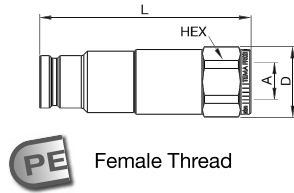

Plugs **FF-Series**

Body Size	Connection A	Hex mm	L mm	D mm	D1 mm	Working Press. connect. in bar	Version	Seal	Part Number
1/4"	G 1/4	25	99	28		800	Press. Eliminator	NBR/PUR	FF2521
3/8"	G 3/8	32	98	35		500	Press. Eliminator	NBR/PUR	FF3821
1/2"	G 1/2	36	117	39		450	Press. Eliminator	NBR/PUR	FF5021 C
1/2"	G 1/2	36	117	39		450	Press. Eliminator	FKM	FF5021 CV
3/4"	G 3/4	46	139	50		400	Press. Eliminator	NBR/PUR	FF7521 C
1"	G 1	55	175	60		350	Press. Eliminator	NBR/PUR	FF10021 C

Couplings **FF-Series**