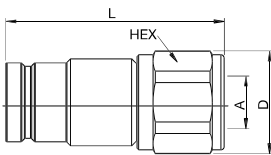

Flow Capacity with Oil with Viscosity of 32cSt at 40°C as per ISO 7241/2-2000

— Standard FF
- - - Plug side pressure eliminator

Couplings

FF-Series

Female Thread

Body Size	Connection A	Hex mm	L mm	D mm	Working Press. connect. in bar	Version	Seal	Part Number
1/4"	G 1/4	27	65	30	800	Standard	NBR/PUR	FF2510
3/8"	G 3/8	36	76,5	40	500	Standard	NBR/PUR	FF3810
1/2"	G 1/2	40	82	44	450	Standard	NBR/PUR	FF5010 C
1/2"	G 1/2	40	82	44	450	Standard	FKM	FF5010 CV
1/2"	G 3/4	40	85	44	450	Standard	NBR/PUR	FF5010-75 C
1/2"	G 3/4	40	85	44	450	Standard	FKM	FF5010-75 CV
3/4"	G 3/4	50	98	55	400	Standard	NBR	FF7510 C
3/4"	G 3/4	50	98	55	400	Standard	FKM	FF7510 CV
3/4"	G 1	50	106	55	400	Standard	NBR	FF7510-100 C
3/4"	G 1	50	106	55	400	Standard	FKM	FF7510-100 CV
1"	G 1	65	129	70	350	Standard	NBR	FF10010 C
1"	G 1	65	129	70	350	Standard	FKM	FF10010 CV
1"	G 1 1/4	65	129	70	350	Standard	NBR	FF10010-125 C
1"	G 1 1/4	65	129	70	350	Standard	FKM	FF10010-125 CV
1"	G 1 1/2	65	129	70	350	Standard	NBR	FF10010-150 C
1"	G 1 1/2	65	129	70	350	Standard	FKM	FF10010-150 CV

Plugs

FF-Series

Female Thread

Body Size	Connection A	Hex mm	L mm	D mm	Working Press. connect. in bar	Version	Seal	Part Number
1/4"	G 1/4	25	74	28	800	Standard	NBR/PUR	FF2520
3/8"	G 3/8	32	69	35	500	Standard	NBR/PUR	FF3820
1/2"	G 1/2	36	86	39	450	Standard	NBR/PUR	FF5020 C
1/2"	G 1/2	36	86	39	450	Standard	FKM	FF5020 CV
1/2"	G 3/4	36	90	39	450	Standard	NBR/PUR	FF5020-75 C
1/2"	G 3/4	36	90	39	450	Standard	FKM	FF5020-75 CV
3/4"	G 3/4	46	101	50	400	Standard	NBR/PUR	FF7520 C
3/4"	G 3/4	46	101	50	400	Standard	FKM	FF7520 CV
3/4"	G 1	46	106	50	400	Standard	NBR/PUR	FF7520-100 C
3/4"	G 1	46	106	50	400	Standard	FKM	FF7520-100 CV
1"	G 1	60	140	65	350	Standard	NBR/PUR	FF10020 C
1"	G 1	60	140	65	350	Standard	FKM	FF10020 CV
1"	G 1 1/4	60	140	65	350	Standard	NBR/PUR	FF10020-125 C
1"	G 1 1/4	60	140	65	350	Standard	FKM	FF10020-125 CV
1"	G 1 1/2	60	140	65	350	Standard	NBR/PUR	FF10020-150 C
1"	G 1 1/2	60	140	65	350	Standard	FKM	FF10020-150 CV