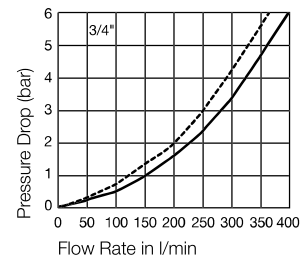

Working Pressure

See charts.

Working Temperature

-30°C up to +100°C (NBR)
-25°C up to +200°C (FKM)
depending on the medium.
Special seals are available on request (see page 6).

Available Valves

Material Coupling	Standard / Pressure Eliminator
Coupling Body	Steel, nitrocarburizing
Sleeve	Steel hardened, zinc plated, passivated, sealed
Locking Ring	Brass, zinc-iron coated, black passivated, sealed
Valve	Steel, zinc plated, passivated, sealed
Springs	AISI 301
Locking Balls	AISI 420 C
Seals	NBR
Valve Holder	Steel, yellow zinc plated, sealed
Thread Body	Steel, zinc plated, passivated, sealed
Plug	Standard / Pressure Eliminator
Plug Body	Steel hardened, zinc plated, passivated, sealed
Valve	Steel, nitrocarburizing
Springs	AISI 301
Seals	NBR/PUR
Valve Holder	Brass, hard-drawn
Thread Body	Steel, zinc plated, passivated, sealed

Flow Capacity with Oil with Viscosity of 32cSt at 40°C as per ISO 7241/2-2000

— Standard FF
- - - Plug side pressure eliminator

Couplings

FF-Series

Female Thread

Body Size	Connection A	Hex mm	L mm	D mm	Working Press. connect. in bar	Version	Seal	Part Number
1/4"	G 1/4	27	65	30	800	Standard	NBR/PUR	FF2510
3/8"	G 3/8	36	76,5	40	500	Standard	NBR/PUR	FF3810
1/2"	G 1/2	40	82	44	450	Standard	NBR/PUR	FF5010 C
1/2"	G 1/2	40	82	44	450	Standard	FKM	FF5010 CV
1/2"	G 3/4	40	85	44	450	Standard	NBR/PUR	FF5010-75 C
1/2"	G 3/4	40	85	44	450	Standard	FKM	FF5010-75 CV
3/4"	G 3/4	50	98	55	400	Standard	NBR	FF7510 C
3/4"	G 3/4	50	98	55	400	Standard	FKM	FF7510 CV
3/4"	G 1	50	106	55	400	Standard	NBR	FF7510-100 C
3/4"	G 1	50	106	55	400	Standard	FKM	FF7510-100 CV
1"	G 1	65	129	70	350	Standard	NBR	FF10010 C
1"	G 1	65	129	70	350	Standard	FKM	FF10010 CV
1"	G 1 1/4	65	129	70	350	Standard	NBR	FF10010-125 C
1"	G 1 1/4	65	129	70	350	Standard	FKM	FF10010-125 CV
1"	G 1 1/2	65	129	70	350	Standard	NBR	FF10010-150 C
1"	G 1 1/2	65	129	70	350	Standard	FKM	FF10010-150 CV