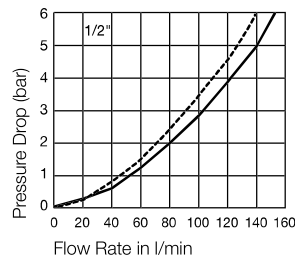

Flow Capacity with Oil with Viscosity of 32cSt at 40°C as per ISO 7241/2-2000

— Standard FF
- - - Plug side pressure eliminator

Couplings

FF-Series

Female Thread

Body Size	Connection A	Hex mm	L mm	D mm	Working Press. connect. in bar	Version	Seal	Part Number
1/4"	G 1/4	27	65	30	800	Standard	NBR/PUR	FF2510
3/8"	G 3/8	36	76,5	40	500	Standard	NBR/PUR	FF3810
1/2"	G 1/2	40	82	44	450	Standard	NBR/PUR	FF5010 C
1/2"	G 1/2	40	82	44	450	Standard	FKM	FF5010 CV
1/2"	G 3/4	40	85	44	450	Standard	NBR/PUR	FF5010-75 C
1/2"	G 3/4	40	85	44	450	Standard	FKM	FF5010-75 CV
3/4"	G 3/4	50	98	55	400	Standard	NBR	FF7510 C
3/4"	G 3/4	50	98	55	400	Standard	FKM	FF7510 CV
3/4"	G 1	50	106	55	400	Standard	NBR	FF7510-100 C
3/4"	G 1	50	106	55	400	Standard	FKM	FF7510-100 CV
1"	G 1	65	129	70	350	Standard	NBR	FF10010 C
1"	G 1	65	129	70	350	Standard	FKM	FF10010 CV
1"	G 1 1/4	65	129	70	350	Standard	NBR	FF10010-125 C
1"	G 1 1/4	65	129	70	350	Standard	FKM	FF10010-125 CV
1"	G 1 1/2	65	129	70	350	Standard	NBR	FF10010-150 C
1"	G 1 1/2	65	129	70	350	Standard	FKM	FF10010-150 CV