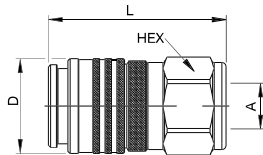

Working Pressure

See charts.

Working Temperature

-30°C up to +100°C (NBR)
-25°C up to +200°C (FKM)
depending on the medium.
Special seals are available on request (see page 6).

Available Valves

Material Coupling	Standard / Pressure Eliminator
Coupling Body	Steel, nitrocarburizing
Sleeve	Steel hardened, zinc plated, passivated, sealed
Locking Ring	Brass, zinc-iron coated, black passivated, sealed
Valve	Steel, zinc plated, passivated, sealed
Springs	AISI 301
Locking Balls	AISI 420 C
Seals	NBR
Valve Holder	Steel, yellow zinc plated, sealed
Thread Body	Steel, zinc plated, passivated, sealed
Plug	Standard / Pressure Eliminator
Plug Body	Steel hardened, zinc plated, passivated, sealed
Valve	Steel, nitrocarburizing
Springs	AISI 301
Seals	NBR/PUR
Valve Holder	Brass, hard-drawn
Thread Body	Steel, zinc plated, passivated, sealed

Flow Capacity with Oil with Viscosity of 32cSt at 40°C as per ISO 7241/2-2000

— Standard FF
- - - Plug side pressure eliminator

Couplings

FF-Series

Female Thread

Body Size	Connection A	Hex mm	L mm	D mm	Working Press. connect. in bar	Version	Seal	Part Number
1/4"	G 1/4	27	65	30	800	Standard	NBR/PUR	FF2510
3/8"	G 3/8	36	76,5	40	500	Standard	NBR/PUR	FF3810
1/2"	G 1/2	40	82	44	450	Standard	NBR/PUR	FF5010 C
1/2"	G 1/2	40	82	44	450	Standard	FKM	FF5010 CV
1/2"	G 3/4	40	85	44	450	Standard	NBR/PUR	FF5010-75 C
1/2"	G 3/4	40	85	44	450	Standard	FKM	FF5010-75 CV
3/4"	G 3/4	50	98	55	400	Standard	NBR	FF7510 C
3/4"	G 3/4	50	98	55	400	Standard	FKM	FF7510 CV
3/4"	G 1	50	106	55	400	Standard	NBR	FF7510-100 C
3/4"	G 1	50	106	55	400	Standard	FKM	FF7510-100 CV
1"	G 1	65	129	70	350	Standard	NBR	FF10010 C
1"	G 1	65	129	70	350	Standard	FKM	FF10010 CV
1"	G 1 1/4	65	129	70	350	Standard	NBR	FF10010-125 C
1"	G 1 1/4	65	129	70	350	Standard	FKM	FF10010-125 CV
1"	G 1 1/2	65	129	70	350	Standard	NBR	FF10010-150 C
1"	G 1 1/2	65	129	70	350	Standard	FKM	FF10010-150 CV