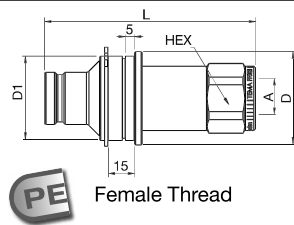

Body Size	Connection A	Hex mm	L mm	D mm	D1 mm	Working Press. connect. in bar	Version	Seal	Part Number
1/2"	G 1/2	36	117	52	47	450	Press. El. f. Multiplate	NBR/PUR	FF5021 CE
3/4"	G 3/4	46	139	66	60	400	Press. El. f. Multiplate	NBR/PUR	FF7521 CE

Lubrication Nipples **FF-Series**