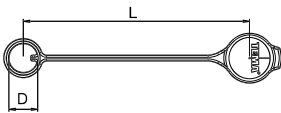

Seal-Kit

FF-Series

Body Size	Version	Material	Part Number
1/4"	for plugs	NBR/PUR	FF2500-PSNPU
3/8"	for plugs	NBR/PUR	FF3800-PSNPU
1/2"	for plugs	NBR/PUR	FF5000-PSNPU
1/2"	for plugs	FKM	FF5000-PSV
3/4"	for plugs	NBR/PUR	FF7500-PSNPU
3/4"	for plugs	FKM	FF7500-PSV
1"	for plugs	NBR/PUR	FF10000-PSNPU
1"	for plugs	FKM	FF10000-PSV

Dust Protection

FF-Series

Body Size	Version	L mm	D mm	Material	Color	Part Number
1/4"	for coupling	190	24	PVC	Blue	FF2516
1/4"	for plug	190	24	PVC	Blue	FF2526
3/8"	for coupling	190	28	PVC	Blue	FF3816
3/8"	for plug	190	28	PVC	Blue	FF3826
1/2"	for coupling	220	28	PVC	Blue	FF5016
1/2"	for plug	220	28	PVC	Blue	FF5026
3/4"	for coupling	250	42	PVC	Blue	FF7516
3/4"	for plug	250	42	PVC	Blue	FF7526
1"	for coupling	290	51	PVC	Blue	FF10016
1"	for plug	290	51	PVC	Blue	FF10026

Further colors on request.