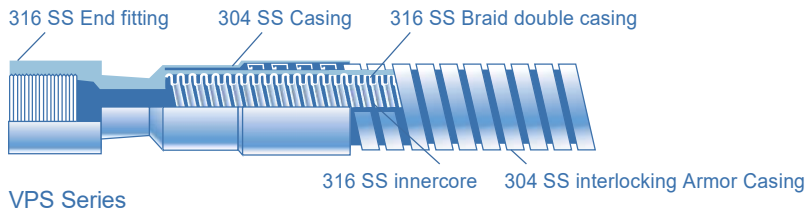

Pigtails

VPS / VPF Series

Product Features

- Flexible connection of metal hose
- Inner tube material available 316L or PTFE
- Inlet pressure: max. 300bar (VPS Series)
- Tested for use with oxygen

Schematic Drawing

VPF Series